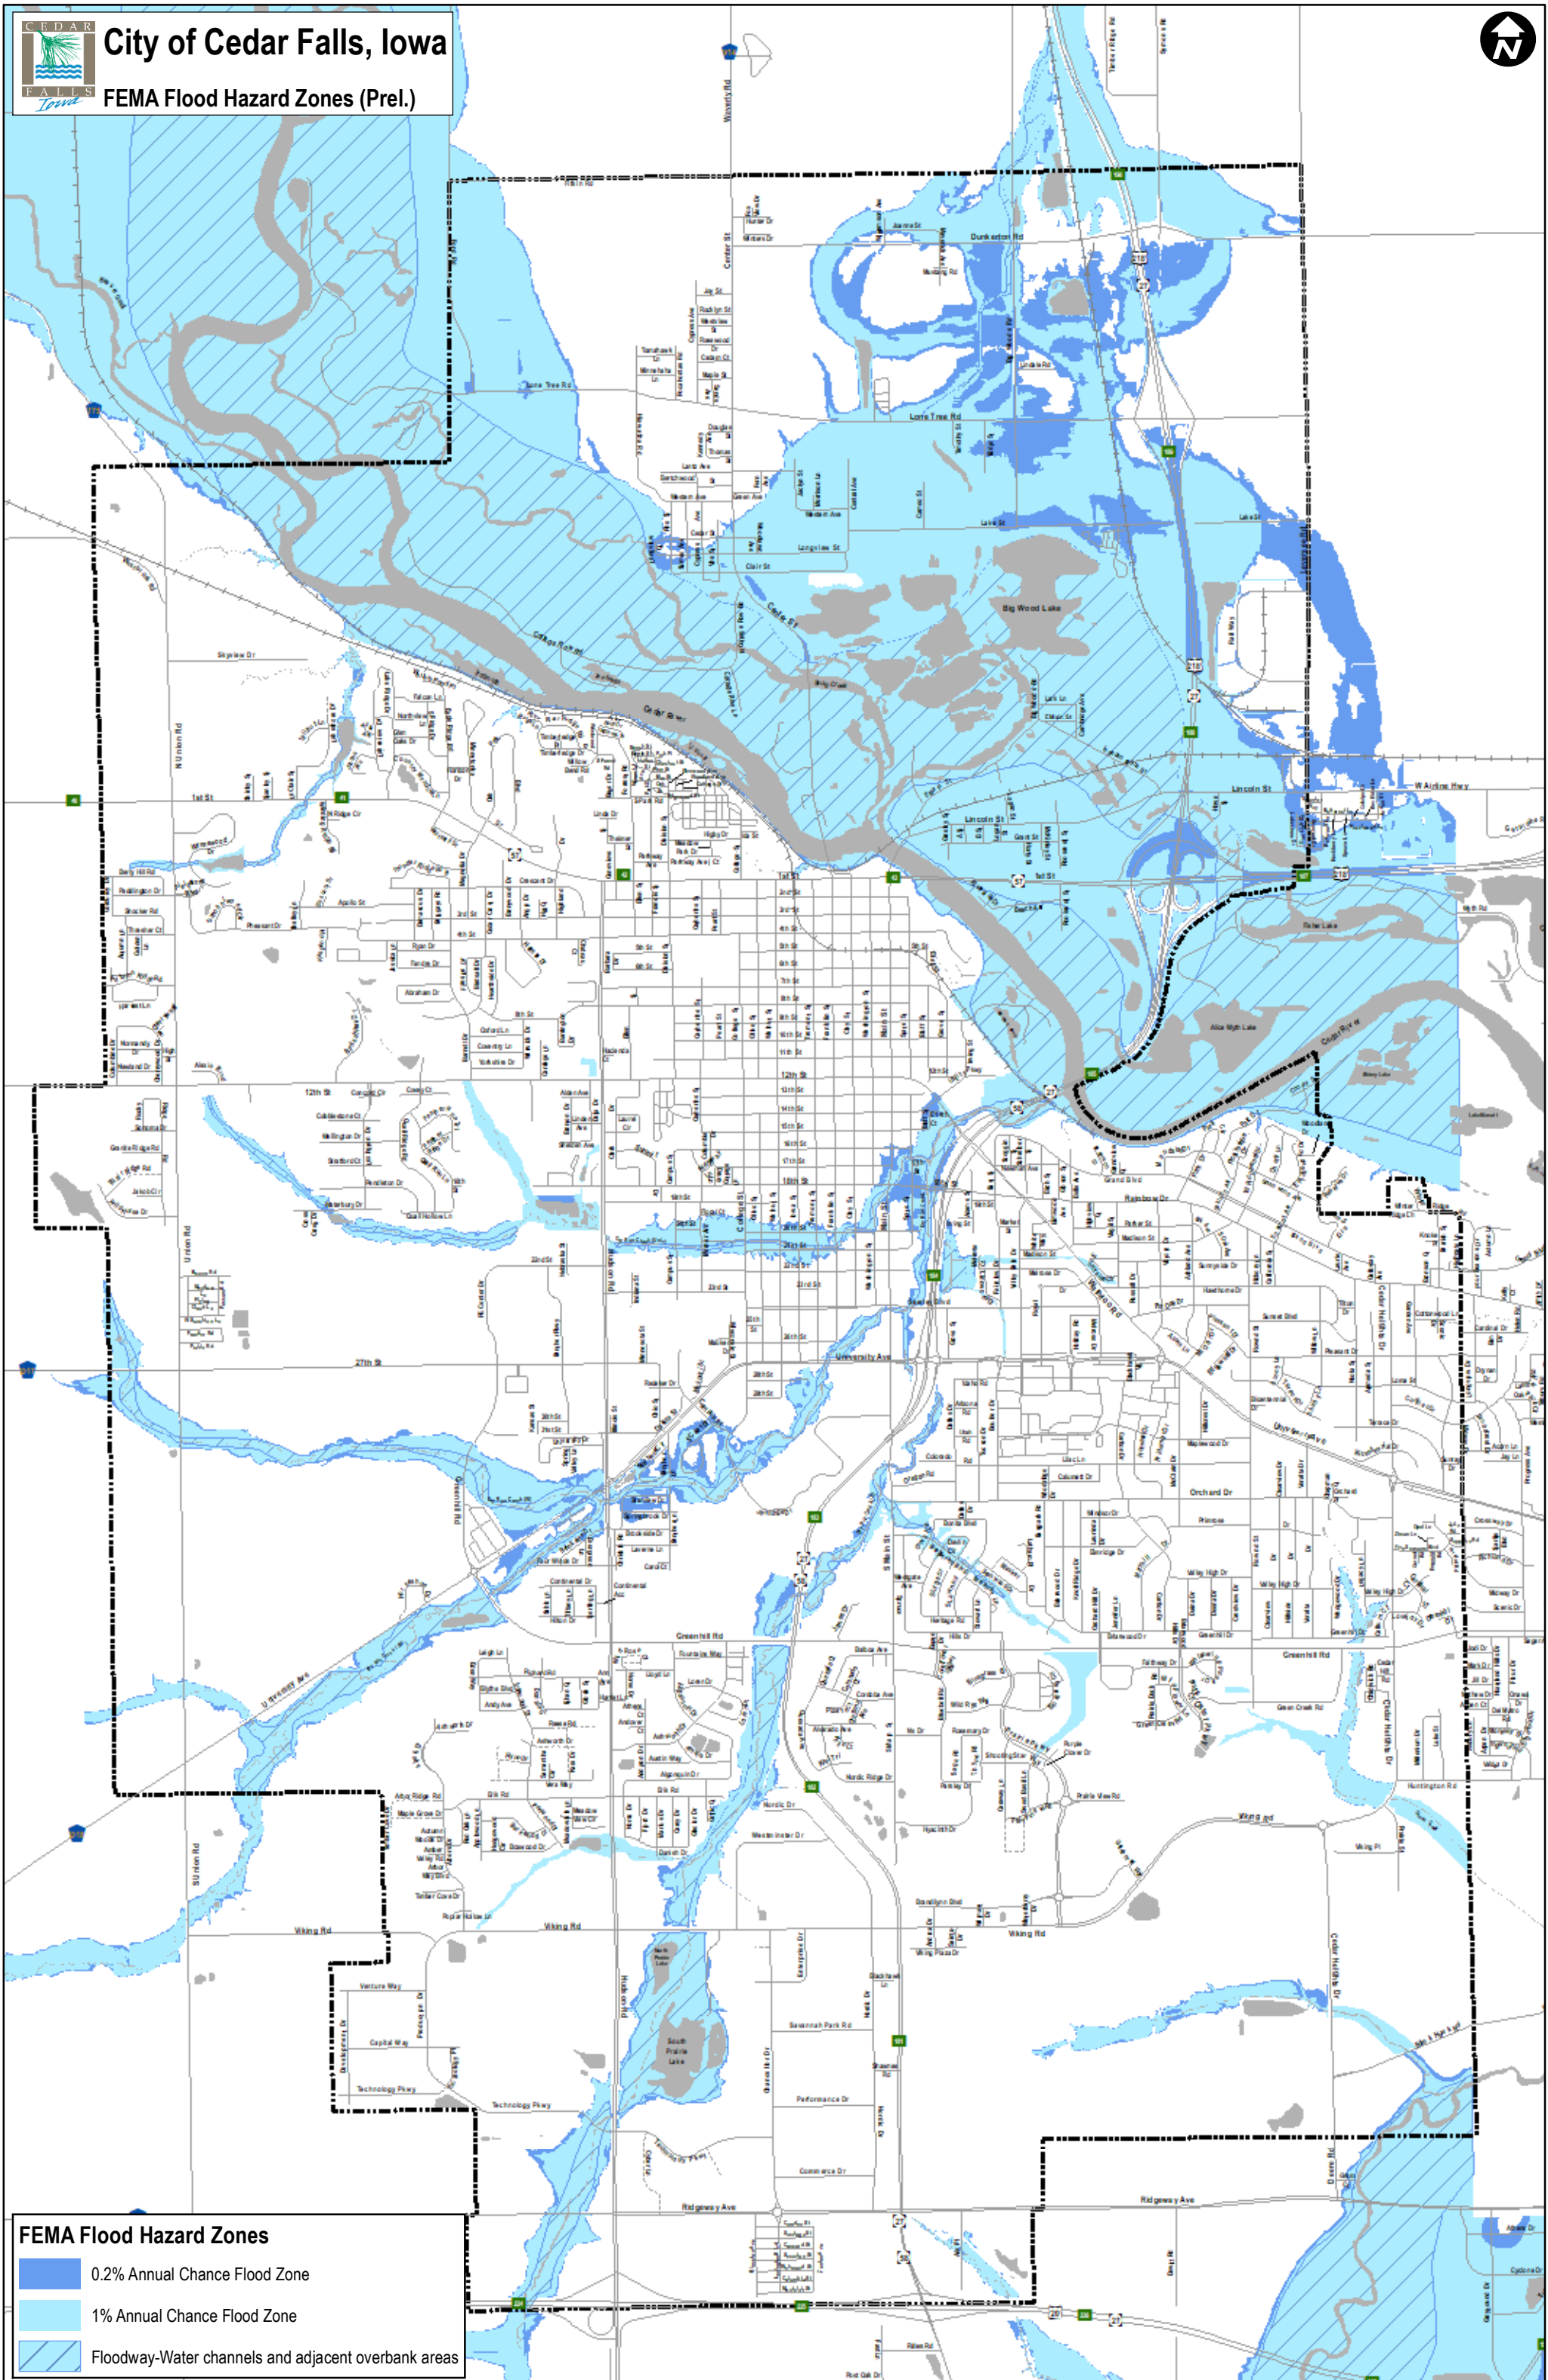

City of Cedar Falls, Iowa

FEMA Flood Hazard Zones (Prel.)

FEMA Flood Hazard Zones

- 0.2% Annual Chance Flood Zone
- 1% Annual Chance Flood Zone
- Floodway-Water channels and adjacent overbank areas