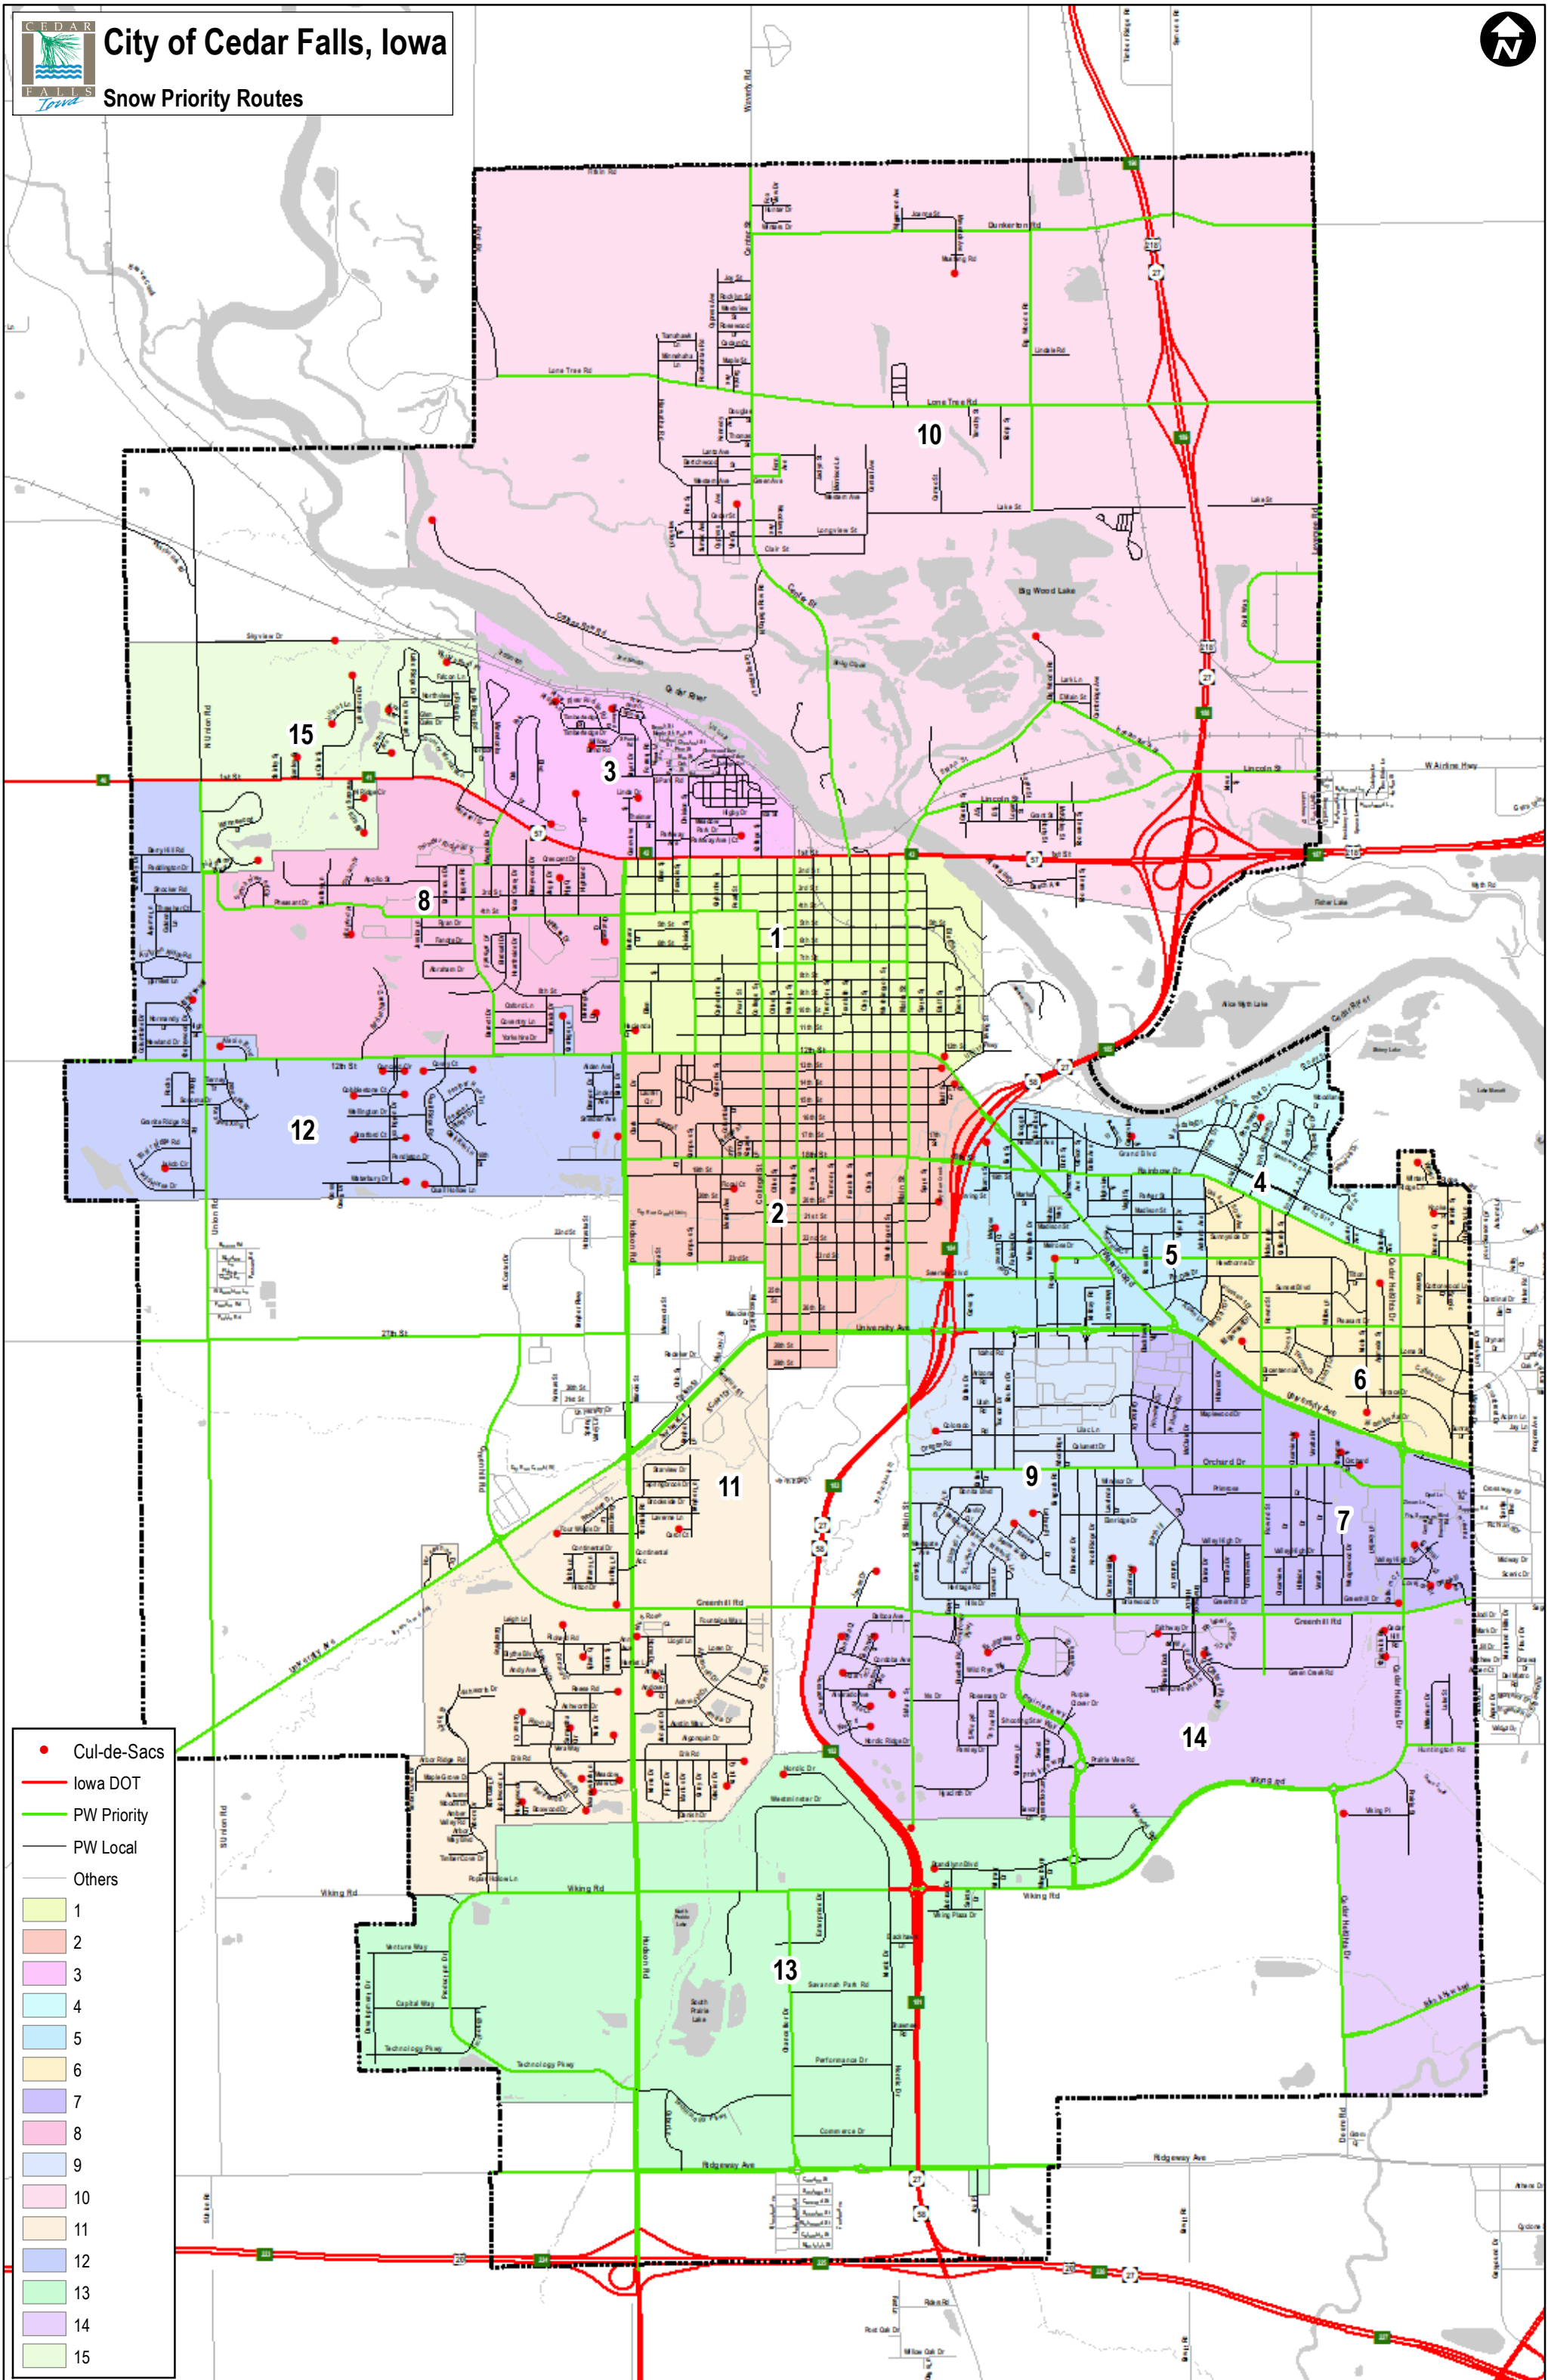

City of Cedar Falls, Iowa

Snow Priority Routes

- Cul-de-Sacs
 - Iowa DOT
 - PW Priority
 - PW Local
 - Others
- | |
|----|
| 1 |
| 2 |
| 3 |
| 4 |
| 5 |
| 6 |
| 7 |
| 8 |
| 9 |
| 10 |
| 11 |
| 12 |
| 13 |
| 14 |
| 15 |