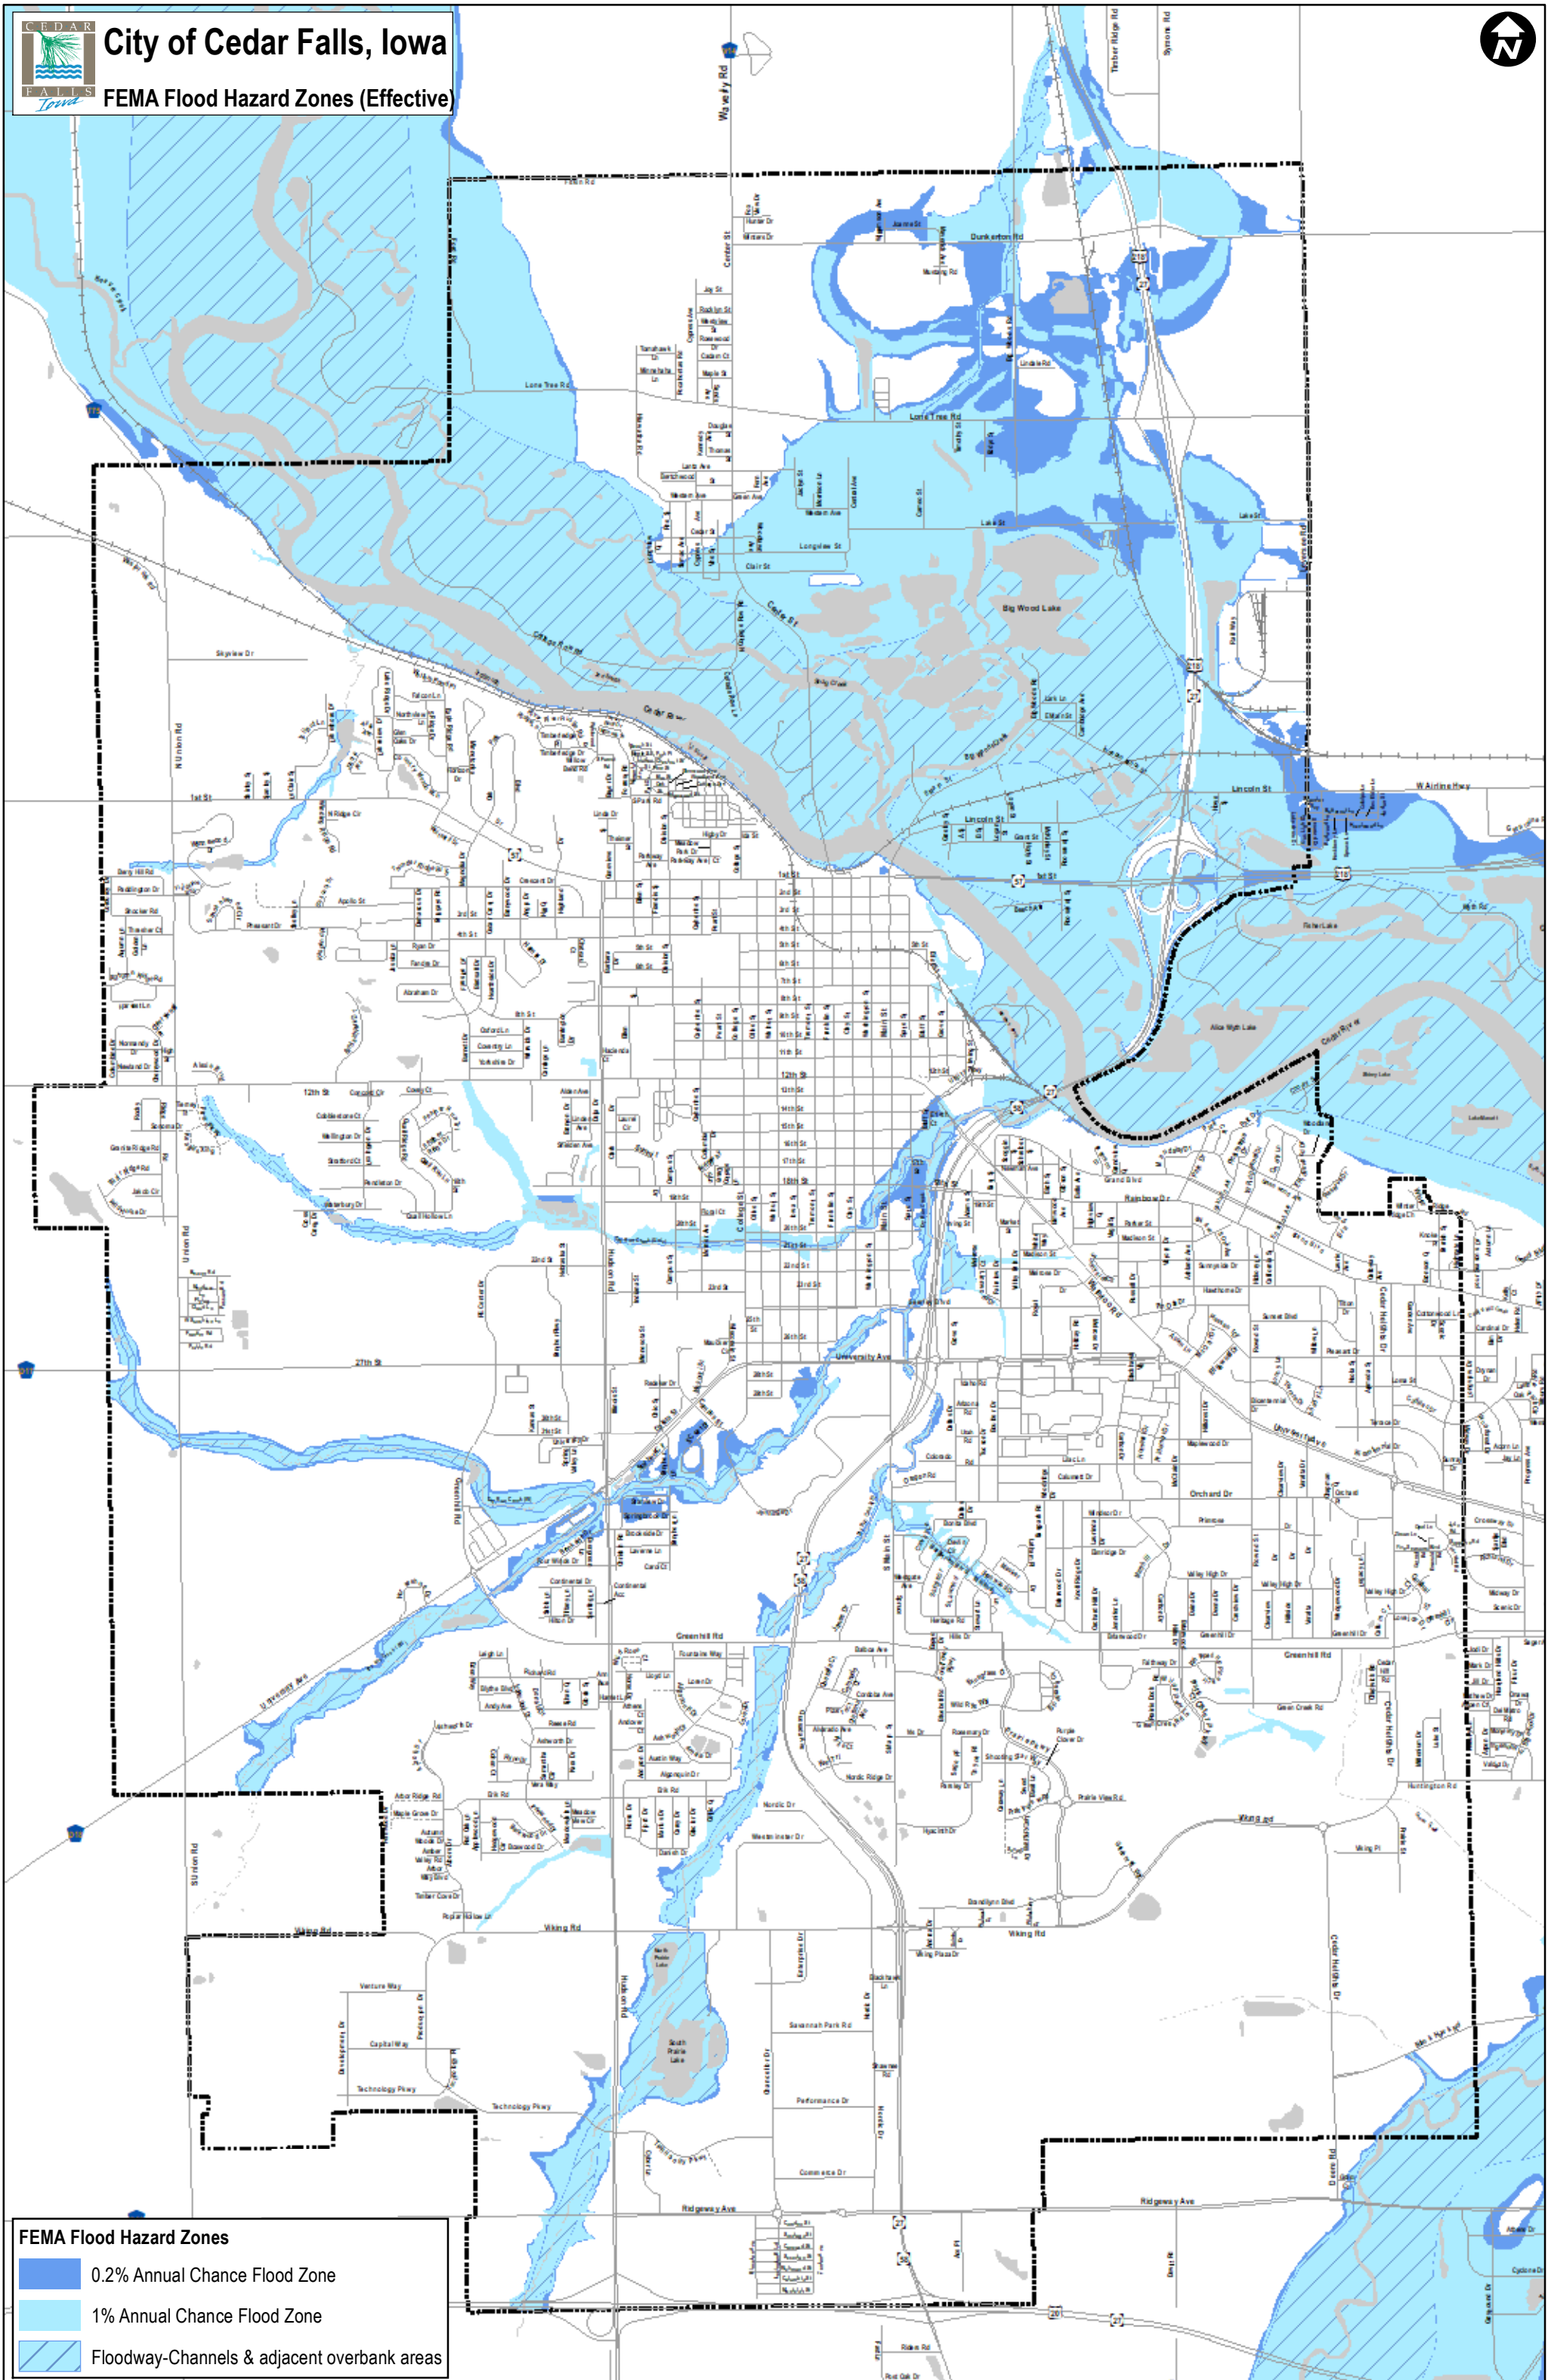

City of Cedar Falls, Iowa

FEMA Flood Hazard Zones (Effective)

FEMA Flood Hazard Zones

- 0.2% Annual Chance Flood Zone
- 1% Annual Chance Flood Zone
- Floodway-Channels & adjacent overbank areas